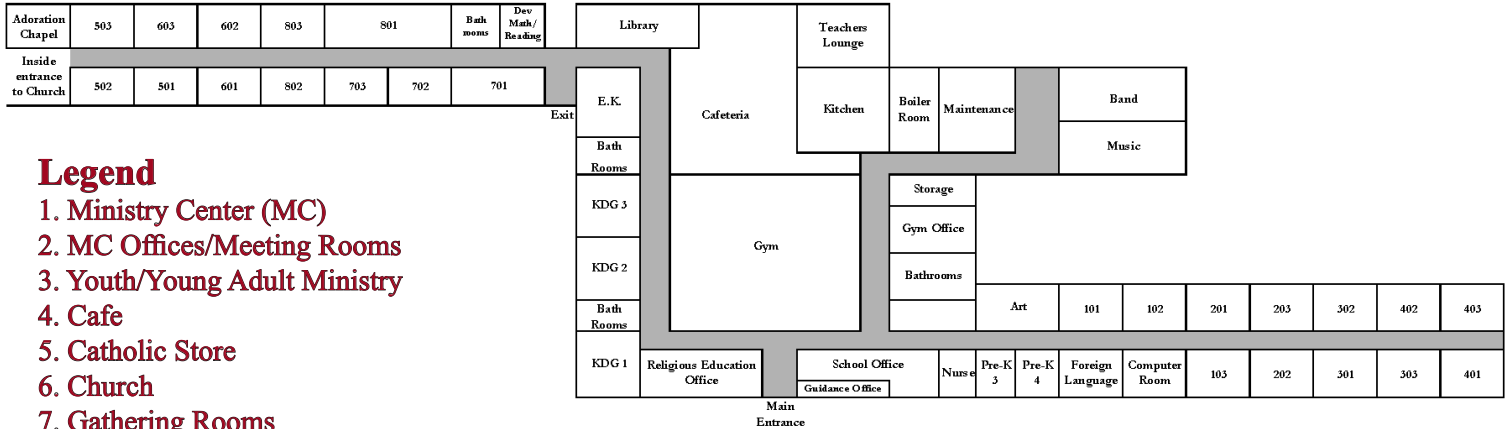

### Legend

1. Ministry Center (MC)
2. MC Offices/Meeting Rooms
3. Youth/Young Adult Ministry
4. Cafe
5. Catholic Store
6. Church
7. Gathering Rooms
8. Parish Office
9. School
10. Morning drop-off loop
11. Main School Entrance
12. Main School Office
13. Family Faith Formation Office
14. Grotto
15. Priests' Residence